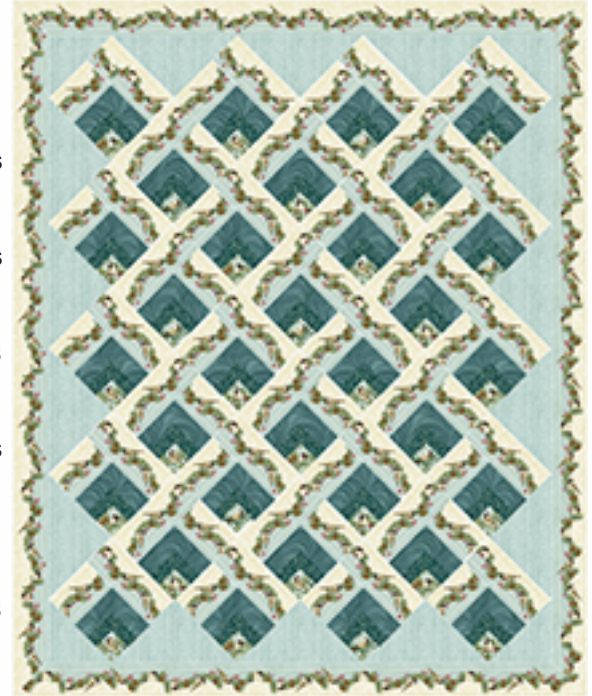

# Chevron Chickadees

Lap, Twin, Queen, King

AQP-239

*designed by*  
**Jackie Robinson**  
**Eureka, MT**

**Yardage:** Numbers in Parenthesis are the SKU's using  
Festive Chickadees by Jackie Robinson and Benartex

	Lap	Twin	Queen	King
	65" x 79"	65" x 93"	93" x 107"	107" x 107"
Center - Chickadees & Holly (4742M-52)	1 yd	1-1/8 yds	2-1/4 yds	3 yds
Inner Chevron (2657M-84)	1/2 yd	1/2 yd	7/8 yd	1-1/8 yds
Middle Chevron (2966-84)	3/4 yd	7/8 yd	1-5/8 yds	1-7/8 yds
Outer Chevron and Border Festive Chickadee Stripe (4210M-52)	4-1/4 yds	4-7/8 yds	8-1/8 yds	9-3/8 yds
Setting Triangles (4212-52)	1 yd	1 yd	1-1/2 yds	1-1/2 yds
Binding (4745M-07)	5/8 yd	3/4 yd	7/8 yd	7/8 yd
Backing	5 yds	5-3/4 yds	8-3/4 yds	9-7/8 yds