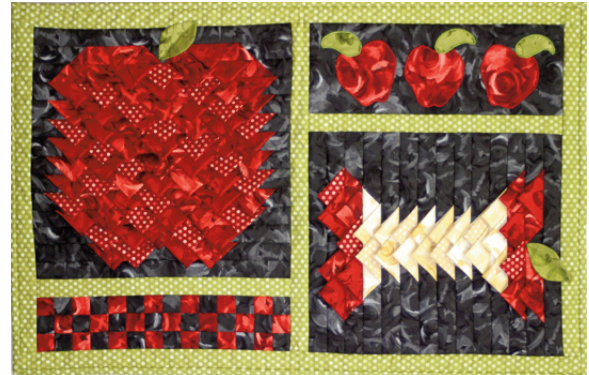

830 Douglas Hill Road
Eureka, MT 59917

Yardage: Maywood Studio SKU's in (Roses)

Apple

in 3-D Patchwork - 31" x 20"

AQP-165

*designed by
Jackie Robinson
Eureka, MT*

Wall Hanging
31" x 20"

Red 1 (1949-R2)	1/4 yd
Red 2 (1949-R)	3/4 yd
Red 3 (1952-R)	1/4 yd
Red 4 (1948-R)	1/4 yd
Ecru 1 (1941-E)	1/8 yd
Ecru 2 (1948-E)	1/4 yd
Ecru 3 (1952-E)	1/8 yd
Ecru 4 (1949-E)	1/8 yd
Green 1 (1952-G2)	1/2 yd
Green 2 (1948-G3)	1/8 yd
Black (1949-J)	5/8 yd
Fusible Web	1/8 yd
Backing	5/8 yd

Binding Miter Tool (Animas Quilts)